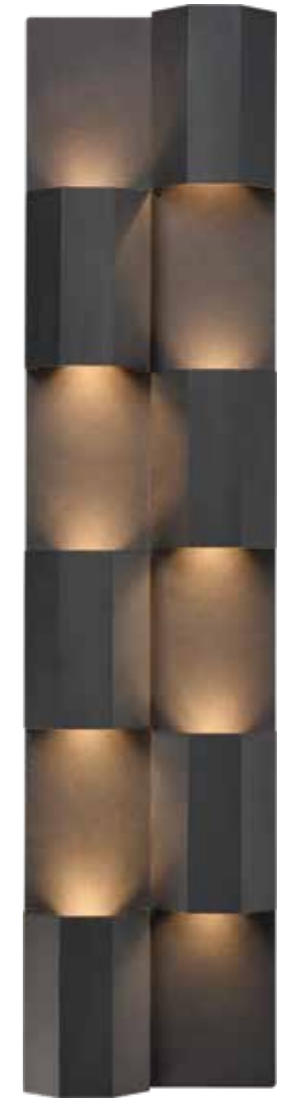

Skyline

The Skyline outdoor collection features angular pockets with concealed up/down LED lights with the effect of a nighttime skyline. Finished in Charcoal Black.

65060

Skyline-Charcoal Black

Item	Description	W	H	Depth	Socket/Bulb	lumen
65060	Skyline Outdoor Wall Sconce	6"	18"	3"	16w dimmable LED (included)	320lm 3000K