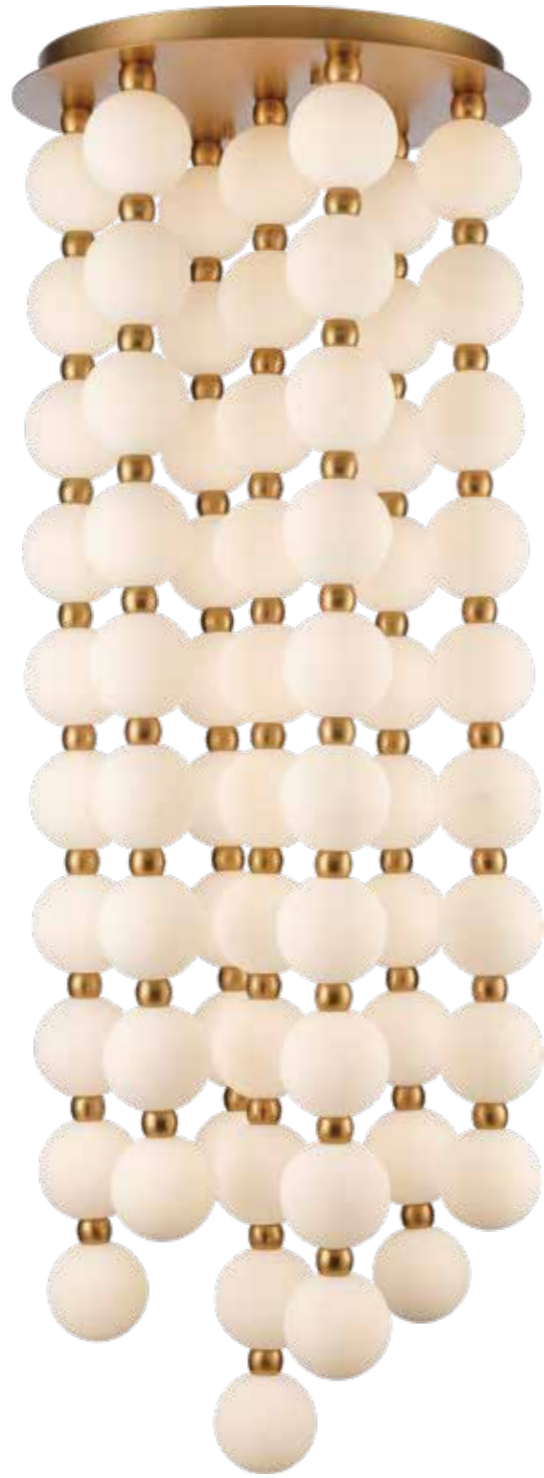

85286-68

85288-3

Mod-Satin Brass

Item	Description	W	H	Depth	Max H	Socket/Bulb	lumen
85286-68	Mod 68-light chandelier	20"	54"	20"	54"	68 x 3w dimmable LED (included)	10744lm (total delivered),3000K

Mod-Satin Brass

Item	Description	W	H	Depth	Socket/Bulb	lumen
85288-3	Mod 3-Light Wall Sconce	6"	15"	7"	3 x 3w dimmable LED (included)	474lm (total delivered),3000K
85289-5	Mod 5-Light Wall Sconce	6"	25"	7"	5 x 3w dimmable LED (included)	790lm (total delivered),3000K