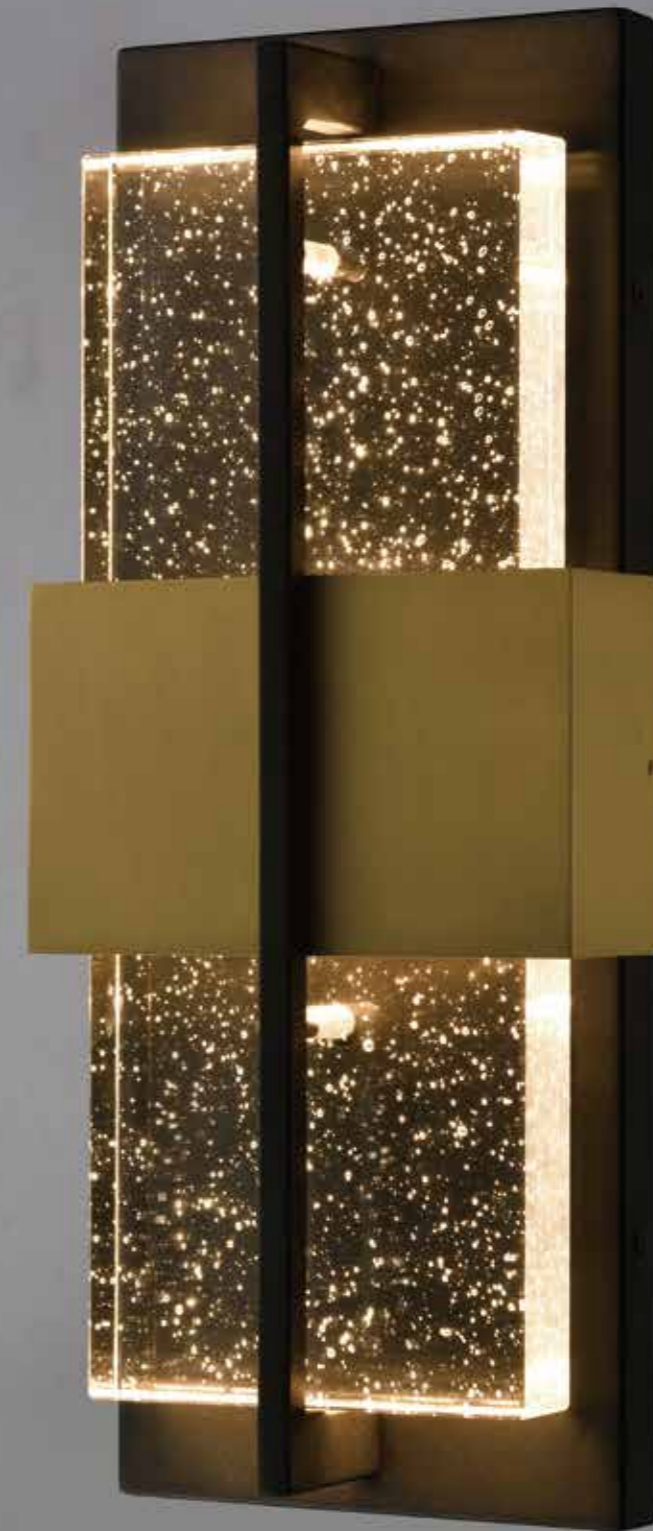

65030

Meld-Charcoal Black

Item	Description	W	H	Depth	Socket/Bulb	lumen
65030	Meld Outdoor Wall Sconce	7"	14"	4"	12w dimmable LED (included)	120lm 3000K/4000K/6000K

65031

Meld-Charcoal Black

Item	Description	W	H	Depth	Socket/Bulb	lumen
65031	Meld Outdoor Wall Sconce	7"	24"	4"	22w dimmable LED (included)	200lm 3000K/4000K/6000K