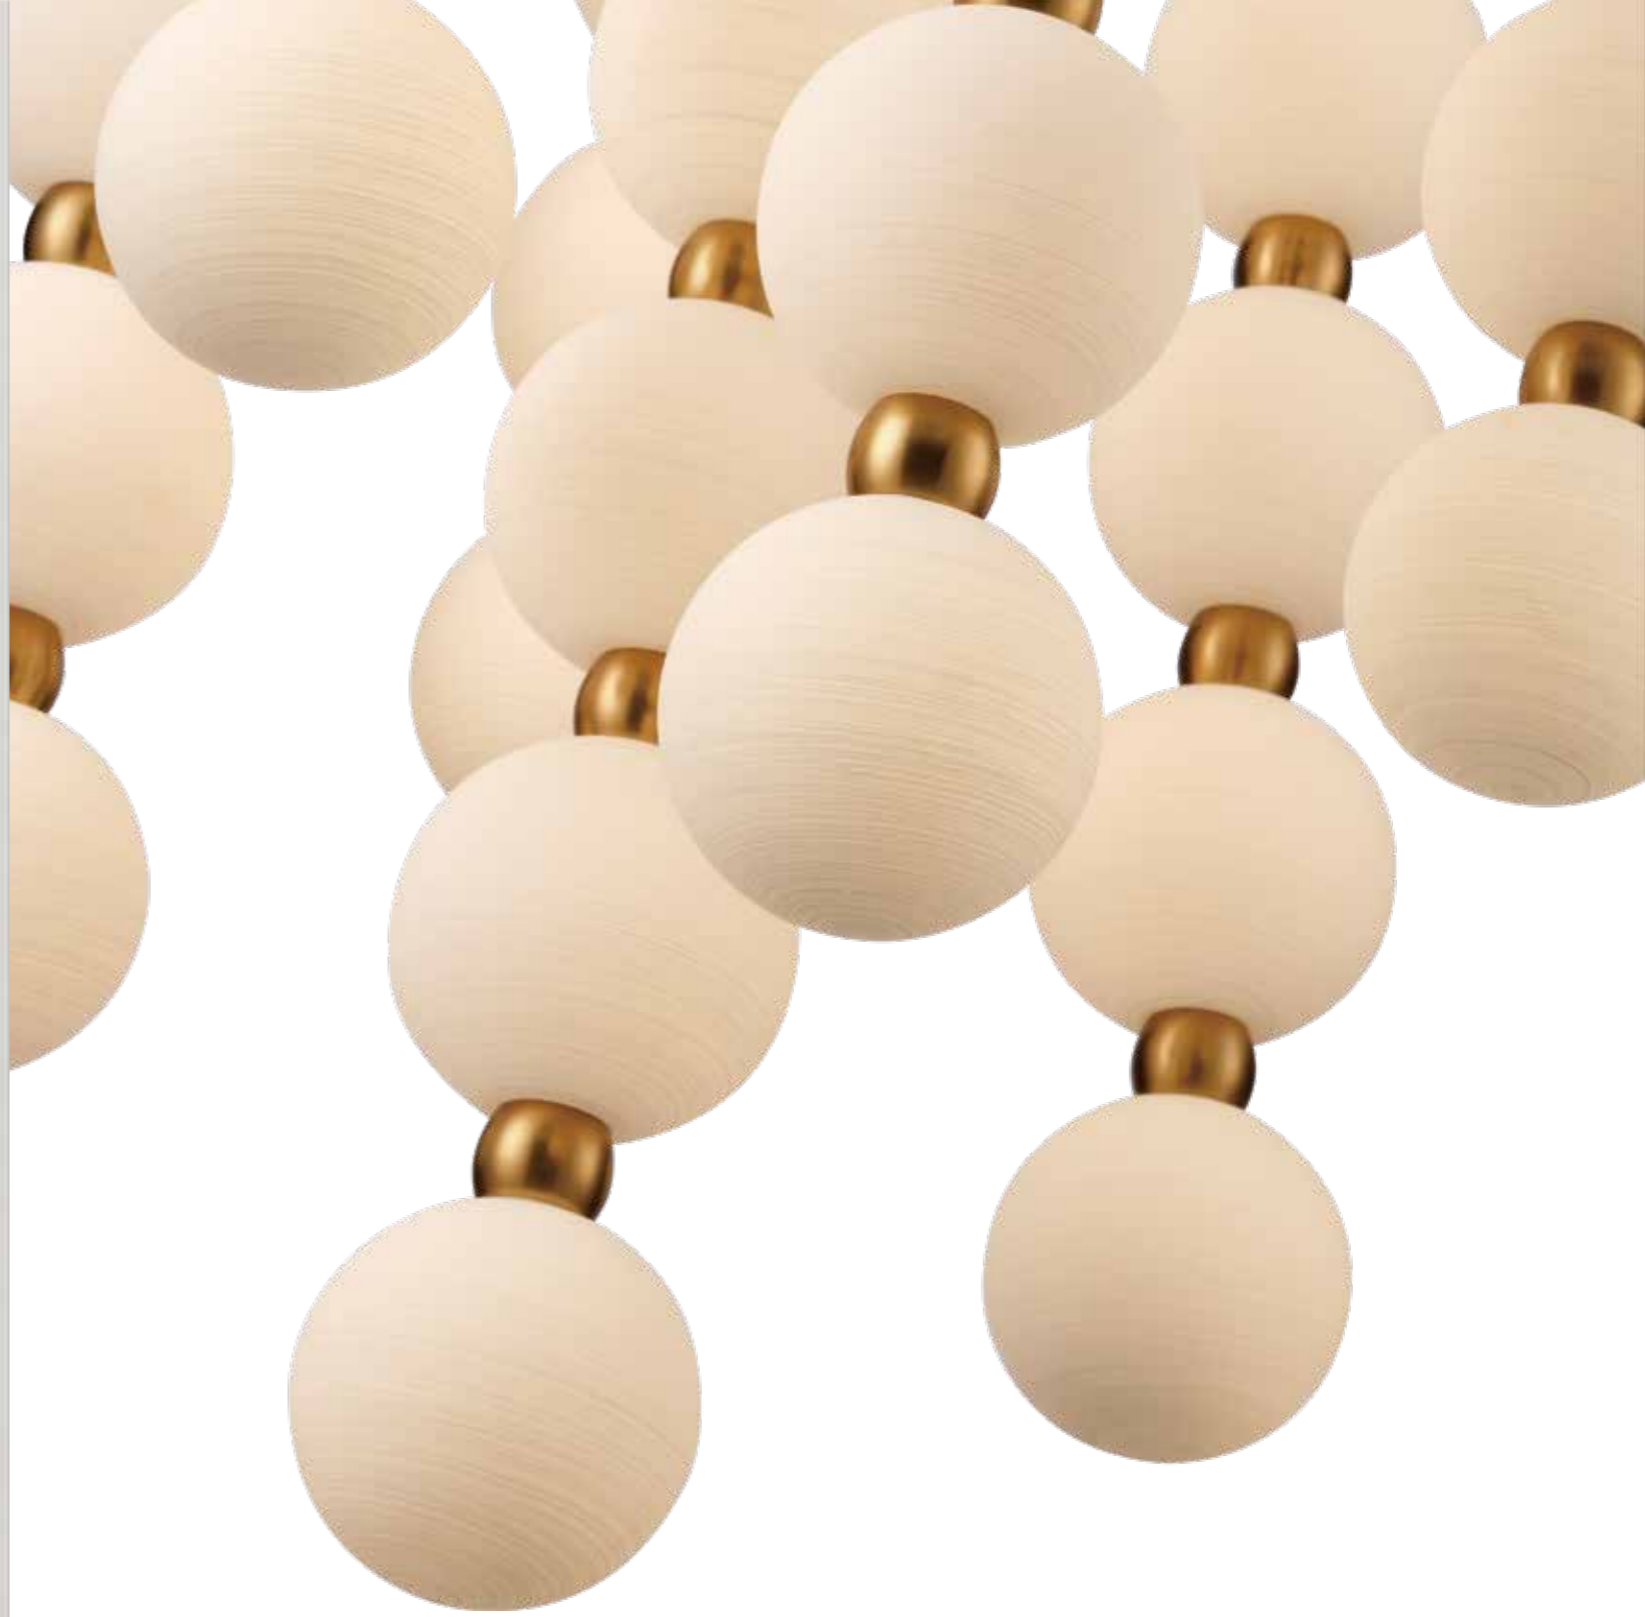

Mod

Elevate the look of any space with fresh retro styling of the Mod collection. Each glass ball has LEDs that are integrated into the glass creating a bright, defined light. The glass attaches to each other forming strands of light that will add a striking Mid-Century vibe to any space. The striated white glass contrasts the Satin Brass finish.