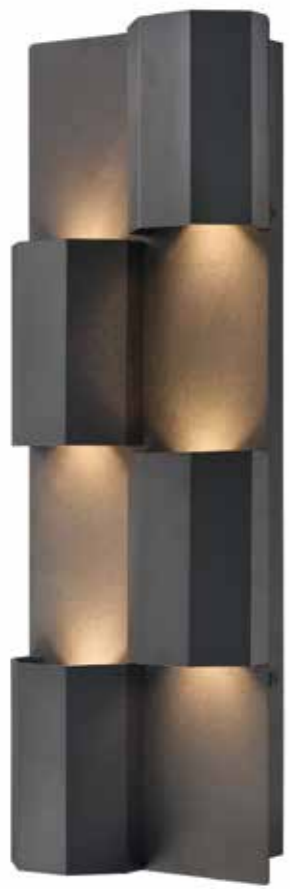

Skyline

The Skyline outdoor collection features angular pockets with concealed up/down LED lights with the effect of a nighttime skyline. Finished in Charcoal Black.

65060

Skyline-Charcoal Black

Item	Description	W	H	Depth	Socket/Bulb	lumen
65060	Skyline Outdoor Wall Sconce	6"	18"	3"	16w dimmable LED (included)	320lm 3000K