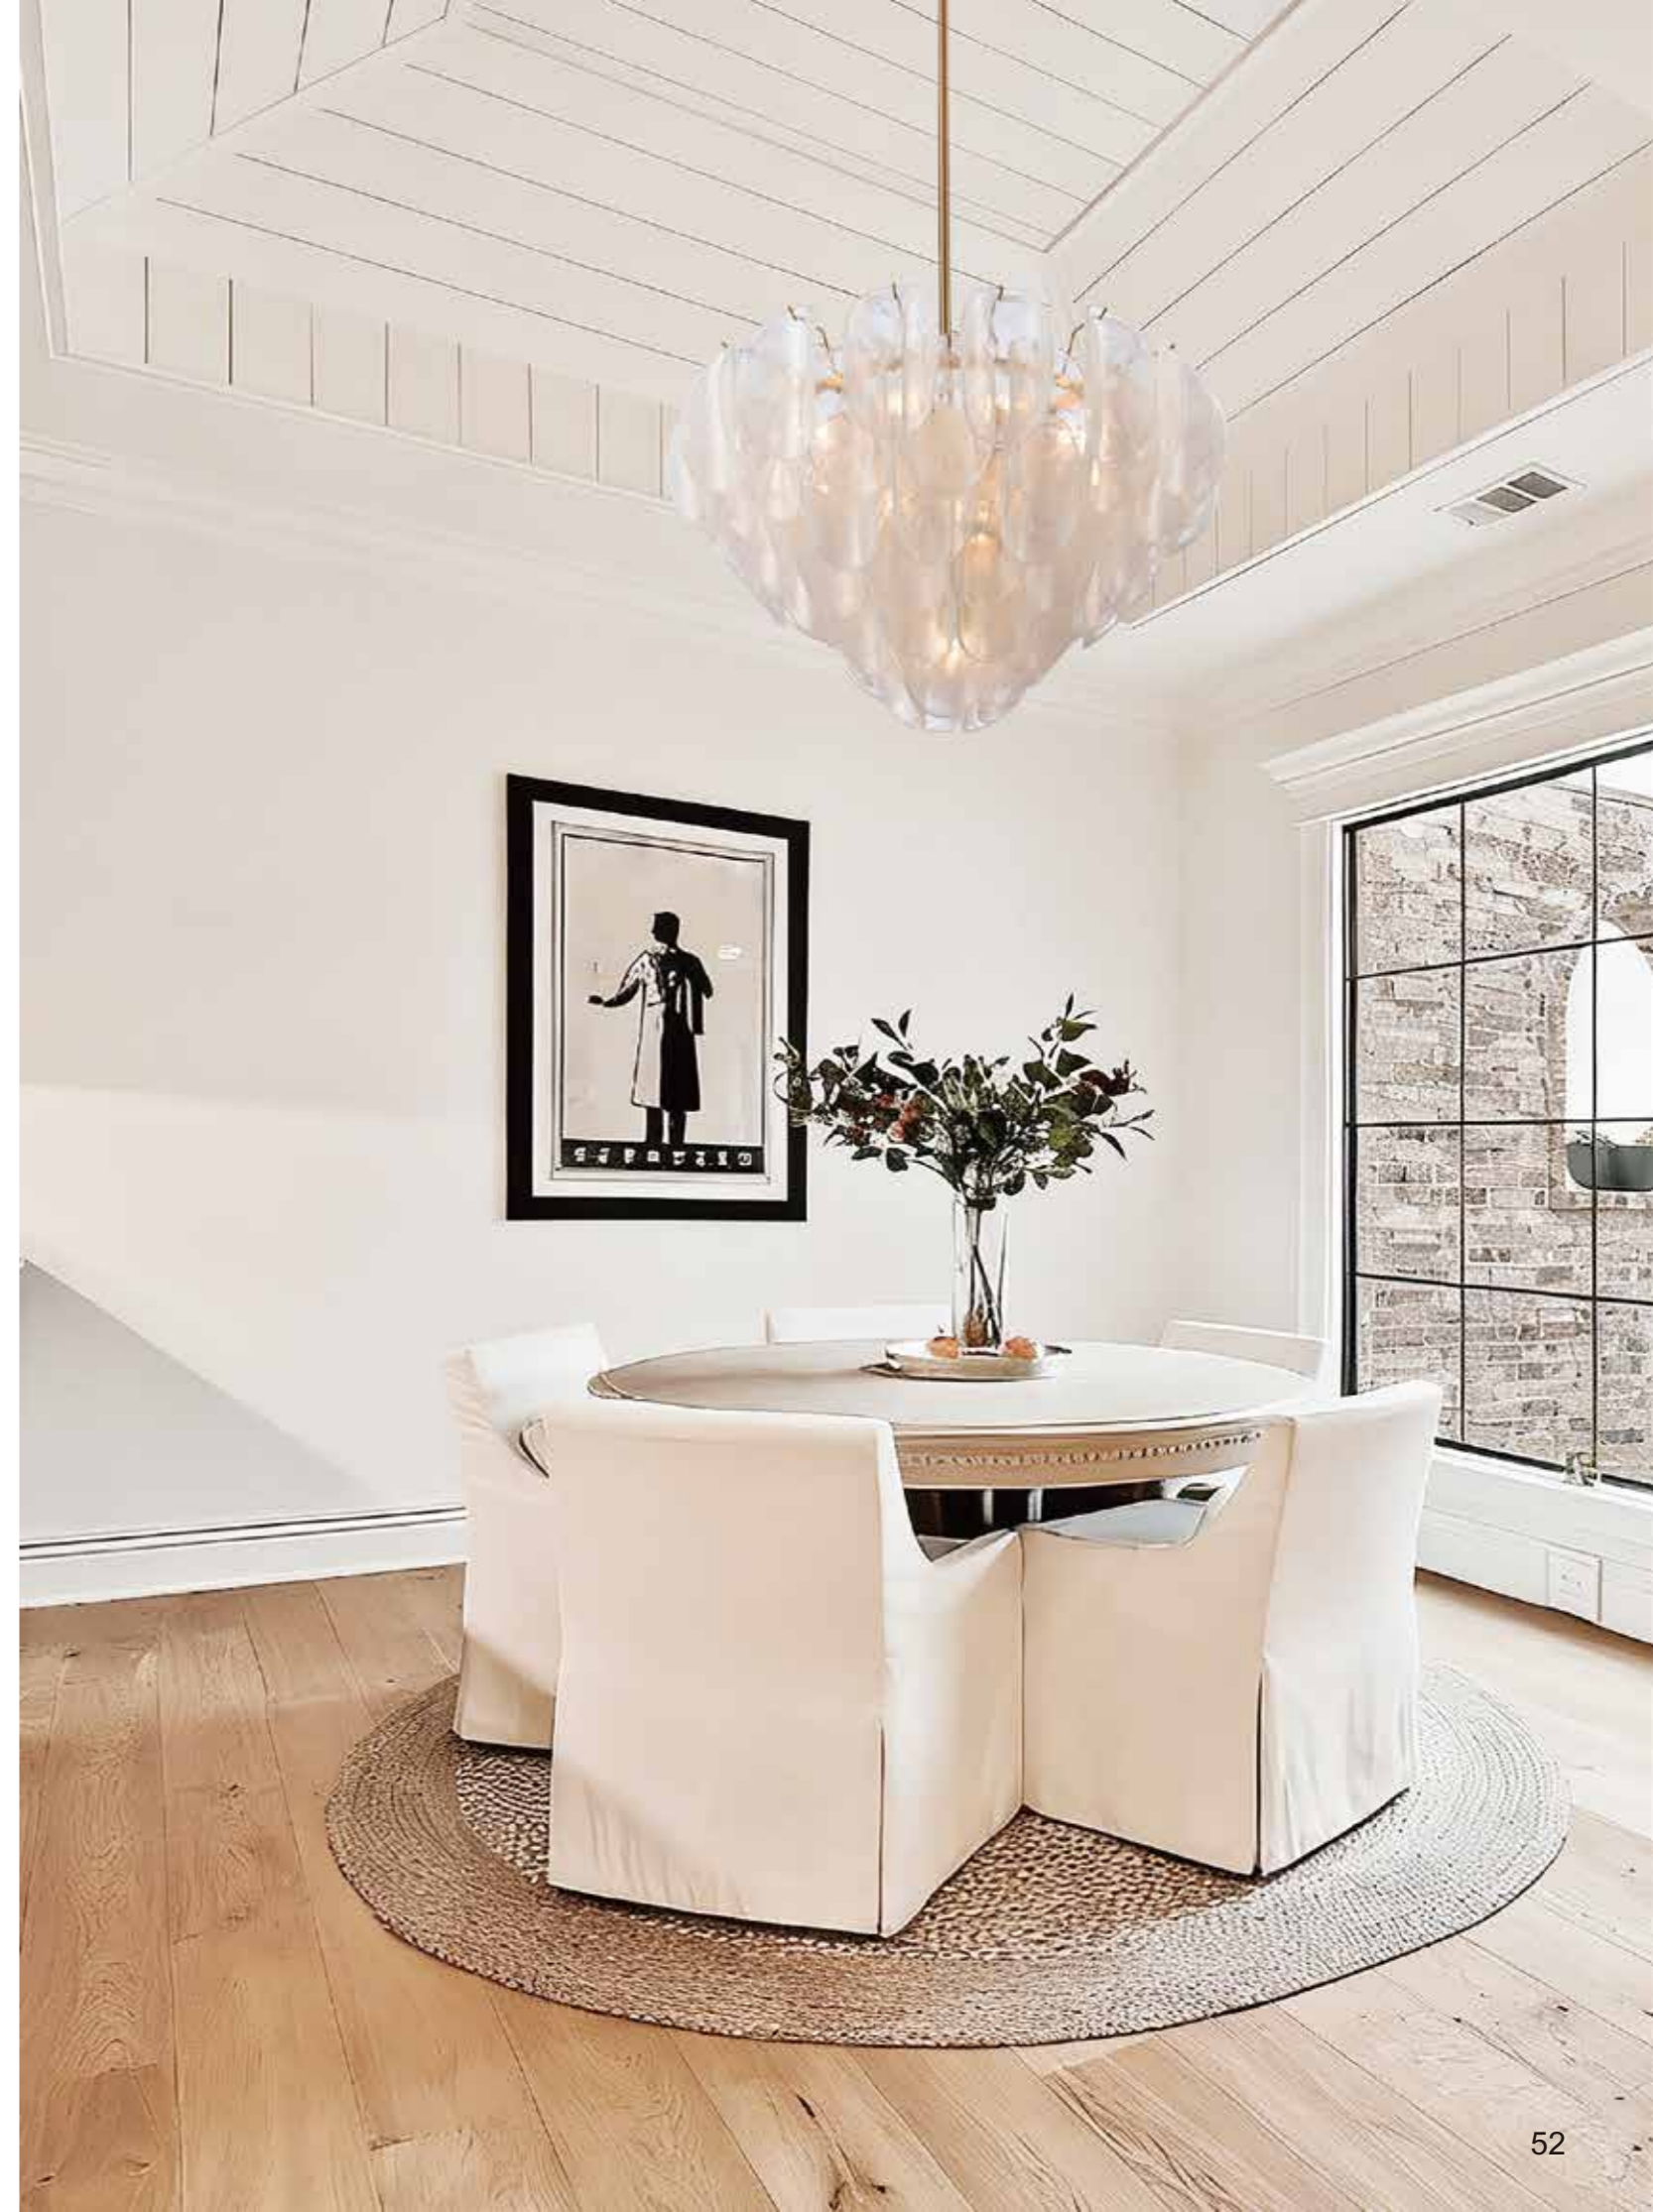

85511-13

85512-17

Chateau-Polished Chrome

Item	Description	W	H	Depth	Max H	Rods
85511-13	Chateau 13-Light Pendant	31"	19"	31"	79"	4-12", 1-6", 1-3" 13 x 60w max cand.
85512-17	Chateau 17-Light Pendant	39"	23"	39"	84"	4-12", 1-6", 1-3" 17 x 60w max cand.