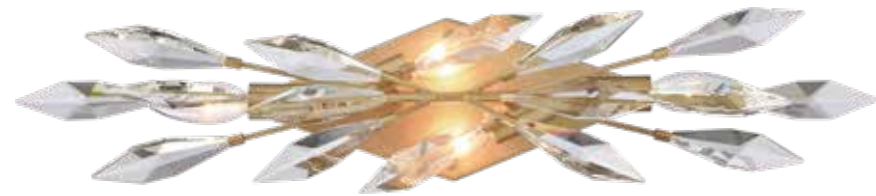

85426-4

Crystal Fusion-Peruvian Gold

Item	Description	W	H	Depth	Socket/Bulb
85427-6	Crystal Fusion 6-Light Wall Sconce	35"	6"	5"	6 x 60w max cand.
85426-4	Crystal Fusion 4-Light Wall Sconce	25"	5"	5"	4 x 60w max cand.
85423-1	Crystal Fusion 1-Light Wall Sconce	11"	20"	5"	1 x 60w max cand.
85425-5	Crystal Fusion 5-Light Semi Flush	28"	10"	28"	5 x 60w max cand.