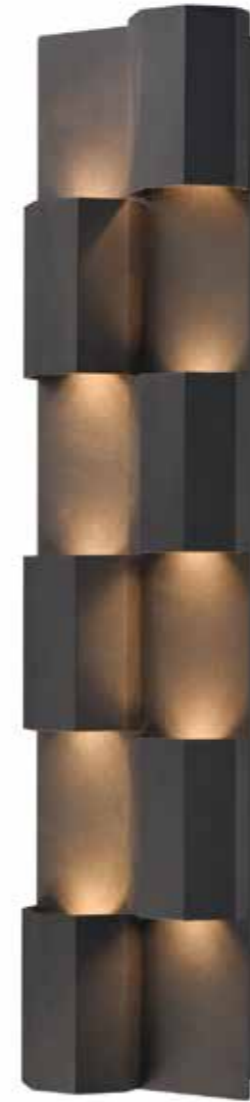

Skyline

The Skyline outdoor collection features angular pockets with concealed up/down LED lights with the effect of a nighttime skyline. Finished in Charcoal Black.

65060

Skyline-Charcoal Black

Item	Description	W	H	Depth	Socket/Bulb	lumen
65060	Skyline Outdoor Wall Sconce	6"	18"	3"	16w dimmable LED (included)	320lm 3000K