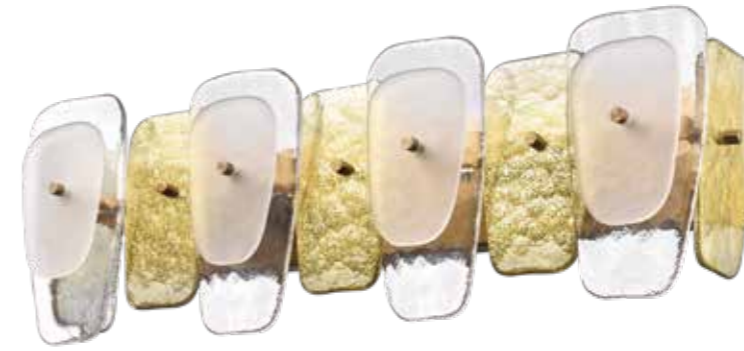

85206-4

Strata-Satin Brass

Item	Description	W	H	Depth	Socket/Bulb
85206-4	Strata 4-Light Bath Light	29"	10"	6"	4 x 60w max cand.
85205-2	Strata 2-Light Bath Light	21"	10"	6"	2 x 60w max cand.
85204-1	Strata 1-Light Wall Sconce	6"	12"	4"	1 x 60w max cand.