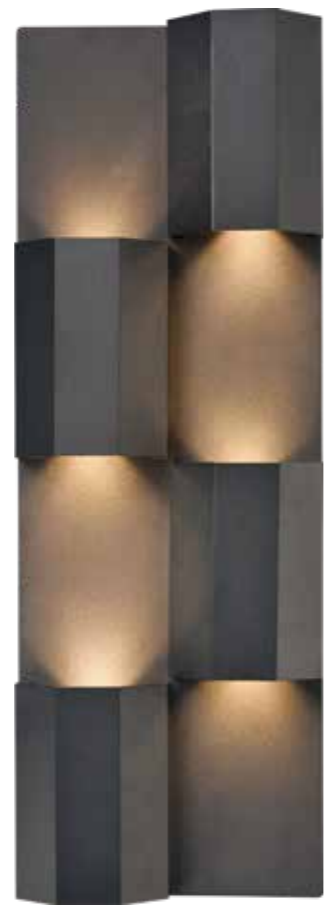

Skyline

The Skyline outdoor collection features angular pockets with concealed up/down LED lights with the effect of a nighttime skyline. Finished in Charcoal Black.

65060

Skyline-Charcoal Black

Item	Description	W	H	Depth	Socket/Bulb	lumen
65060	Skyline Outdoor Wall Sconce	6"	18"	3"	16w dimmable LED (included)	320lm 3000K