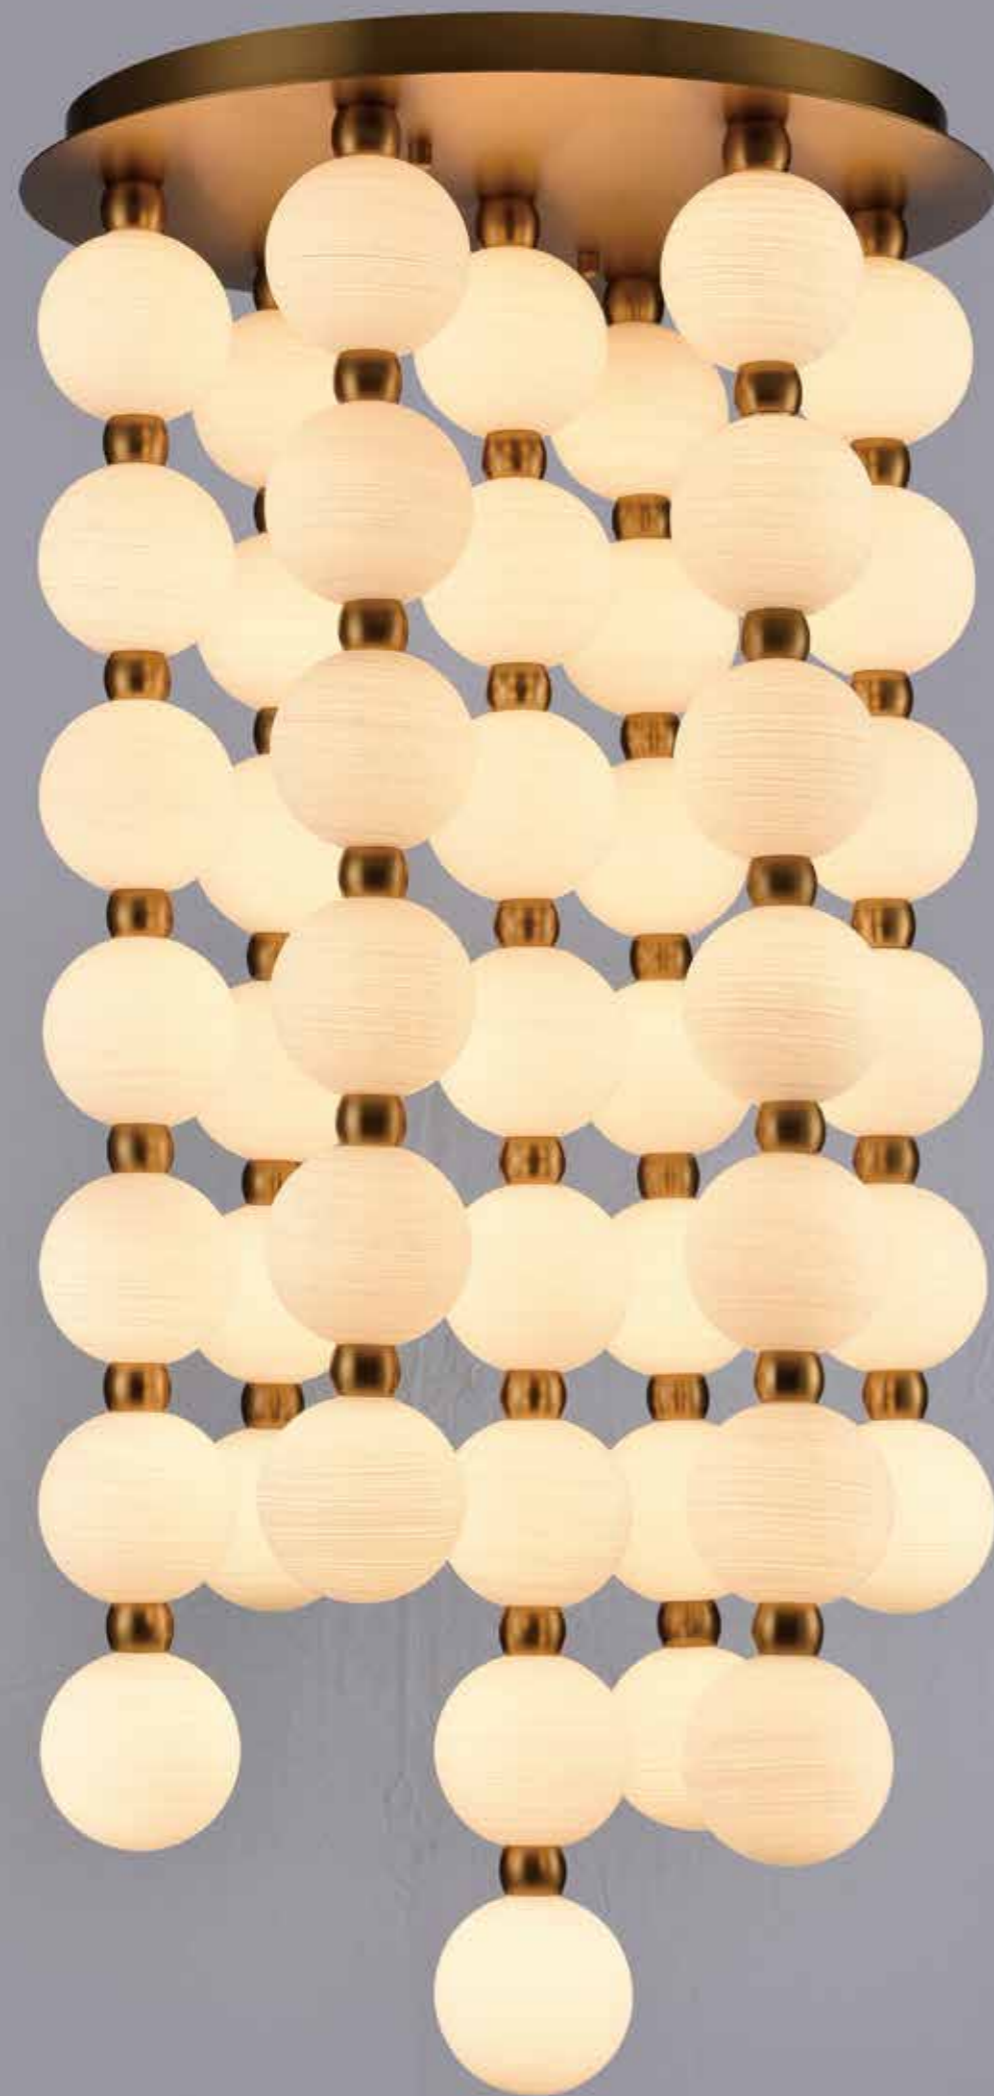

85281-19

Mod-Satin Brass

Item	Description	W	H	Depth	Max H	Socket/Bulb	lumen
85281-19	Mod 19-Light Semi Flush	20"	20"	20"	20"	19 x 3w dimmable LED (included)	3000lm (total delivered),3000K
85283-47	Mod 47-light chandelier	20"	40"	20"	40"	47 x 3w dimmable LED (included)	7426lm (total delivered),3000K