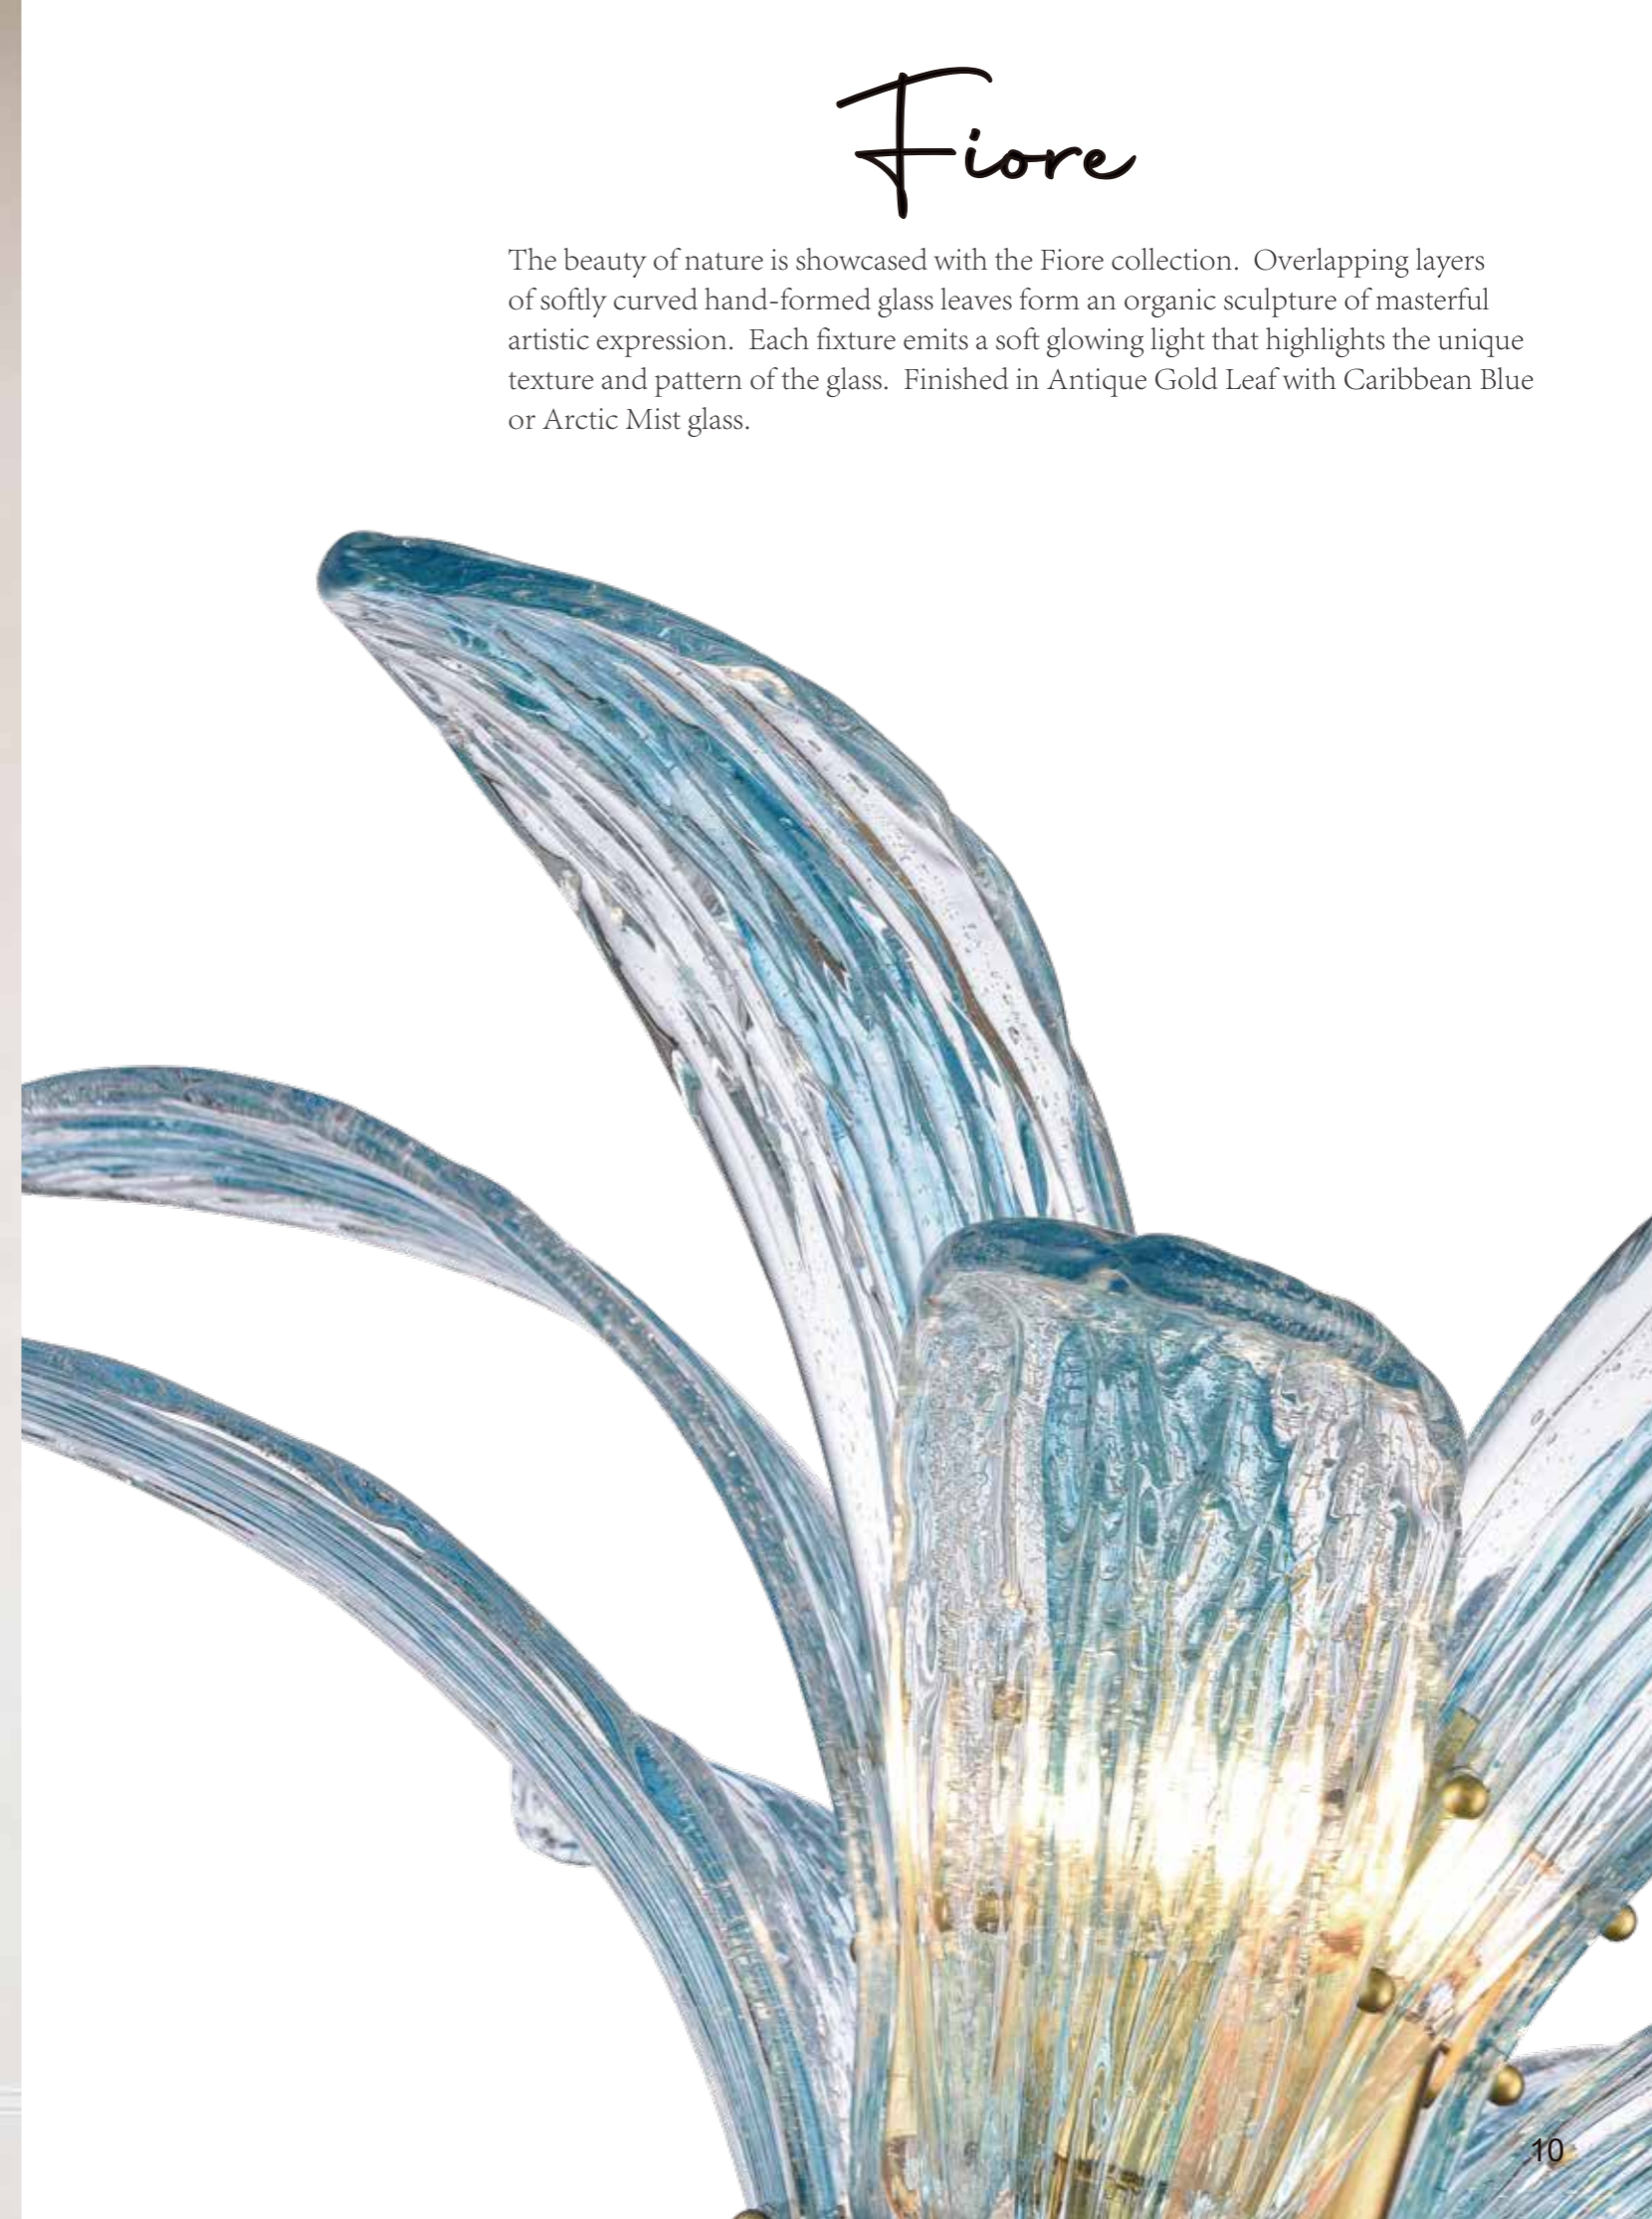

Fiore

The beauty of nature is showcased with the Fiore collection. Overlapping layers of softly curved hand-formed glass leaves form an organic sculpture of masterful artistic expression. Each fixture emits a soft glowing light that highlights the unique texture and pattern of the glass. Finished in Antique Gold Leaf with Caribbean Blue or Arctic Mist glass.